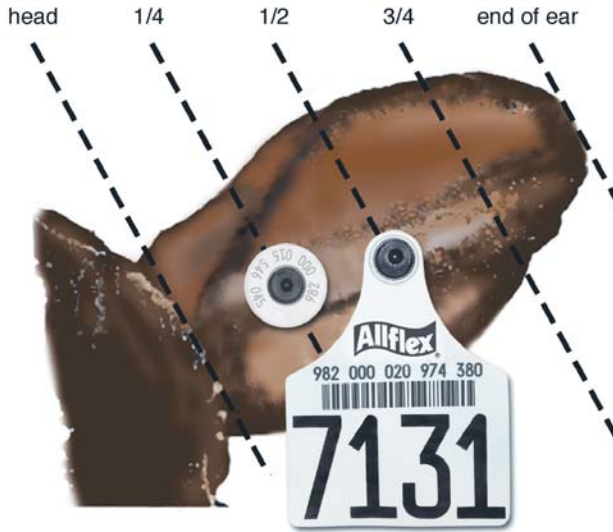

Ensuring Optimal Tag Retention:

As outlined in the CCIA's Standards, Procedures, and Testing Document, all approved RFID tags must demonstrate exceptional retention in order to pass trials. To ensure the best tag retention possible, the CCIA recommends these tips:

- Ensure Backing Studs correspond to matching fronts (CCIA tags are approved as a complete set)
- Use appropriate tag applicators for specific tag brands
- Tag as per manufacturers Directions (see diagram below)

- Allows for optimal tag retention.
- Provides accurate and efficient trace back information.
- Allows electronic reading of numbers without previously required line of sight.
- Ensures Canada has an accurate and comprehensive age verification system.
- Provides necessary basis for full animal movement tracking.

"The majority of the time when we see tag loss, it is because of tagging location. Tags are designed to sit flat against the ear when tagged in the correct location making them less susceptible to catching or tearing."