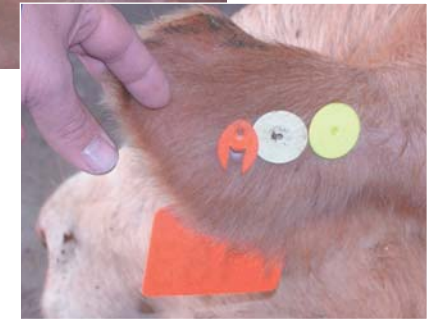

"RFID technology will ensure that the Canadian cattle industry can continue to meet and exceed domestic and international requirements for animal health and food safety through an efficient trace back and age verification process."

Why RFID Technology?

With so many forms of identification technology on the market, why is RFID (Radio Frequency Identification) technology optimal for the Canadian Cattle Identification Program?

RFID Technology:

- Allows for optimal tag retention.
- Provides accurate and efficient trace back information.
- Allows electronic reading of numbers without previously required line of sight.
- Ensures Canada has an accurate and comprehensive age verification system.
- Provides necessary basis for full animal movement tracking.

"The majority of the time when we see tag loss, it is because of tagging location. Tags are designed to sit flat against the ear when tagged in the correct location making them less susceptible to catching or tearing."

-Chris Giffen, CCIA Operations Manager

CORRECT:

INCORRECT:

As of September 1, 2006 all cattle leaving their farm of origin must be tagged with a CCIA approved RFID tag.